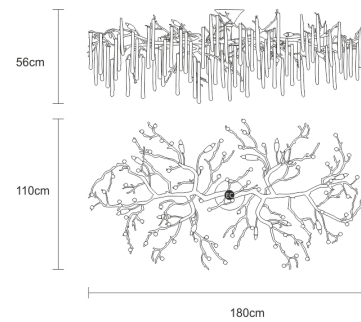

Inspired by Winter nature, where trees become sculptures of icy drops. Following a vertical and horizontal visual guide, the Glamour Collection represents winter's nature where trees turn into ice sculptures. These lighting installations with inherent organic presence spread downwards and along with ceilings and walls, being able to be an effectively adaptable piece in any interior. Regardless of the model design, the collection exposes an interesting dualism of weights and materials, in a varied range of chromatic and finishing options to be chosen for each project. The possibility to create any kind of colour combination opens the way to a versatile outcome, establishing a limitless key-piece. Ideal for areas where vertical and horizontal majestic extensions are possible.

Finish shown here Metal FP | Glass 04 + 20 + 23

Designed and produced by hand in Portugal.

Serip reserves the right to make changes or improvements at any time it deems useful to guarantee the highest quality standards for its products.

Hand-finished, some variations may occur.

All the glass models are designed by Serip and exclusively handmade produced, establishing a unique and prestigious feature of the glass handwork art. For this reason, there is the possibility of variation in measures, weight, colour and shape represented.

SERIP