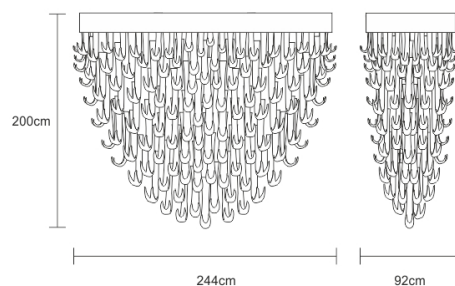

Finish shown here Glass 10+28+29+32+33+39+42

Designed and produced by hand in Portugal.

Serip reserves the right to make changes or improvements at any time it deems useful to guarantee the highest quality standards for its products.

TECHNICAL DRAWING

SERIP

TECHNICAL SPECIFICATIONS

MEASUREMENTS

FIXTURE SIZE & WEIGHT

Width 90.00cm / 35.00in
Height 190.00cm / 75.00in
Length 244.00cm / 96.00in
Weight 285.00kg / 628.00lb

PACKAGE SIZE & WEIGHT

(m)Package 1/2 1.20m x 1.00m x 2.80m
=3.36CBM
(in)Package 1/2 0.47in x 0.39in x 1.10in
=118.60ft³

ELECTRIC FEATURE

Installation Ceiling
IP degree IP 20

220-240V 50Hz-60Hz
Max Power Consumption 132W
Light Sources
22 x GU10 Max. 6W