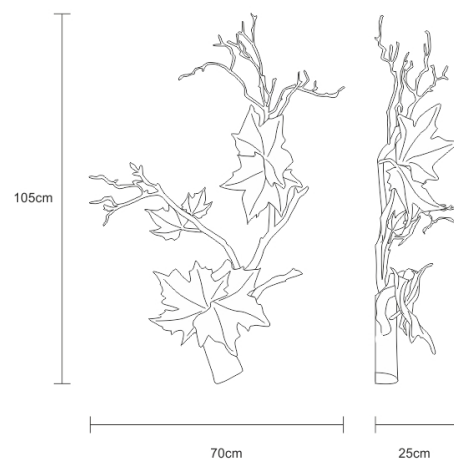

SERIP

Folio Twig Right

REFERENCE AP1499/4/R

DESCRIPTION

Inspired by the picturesque sight of Autumn and its fallen maple leaves. Like a fragment of a whole, the Folio Collection has the intensity of a still moment directly withdrawn from nature. The natural form reflects the arbitrary composition of patterns in a complex set of reflections and contrasts resulting in a sense of an enchanted environment. Ideal for vertical compositions and highlights in dining areas of classic and contemporary interiors.

TECHNICAL DRAWING

SERIP

TECHNICAL SPECIFICATIONS

MEASUREMENTS

FIXTURE SIZE & WEIGHT

Width 70.00cm / 28.00in
Height 105.00cm / 41.00in
Depth 25.00cm / 10.00in
Weight 11.00kg / 24.00lb

PACKAGE SIZE & WEIGHT

(m)Package 1/2 0.95m x 0.56m x 0.95m
=0.51CBM
(in)Package 1/2 0.37in x 0.22in x 0.37in
=18.00ft³