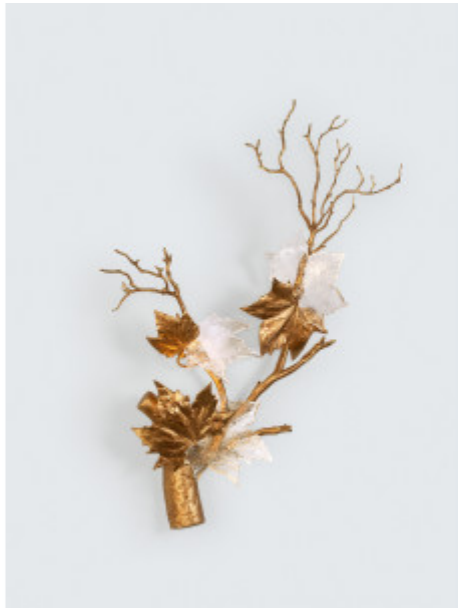

SERIP

Folio Twig Right

REFERENCE AP1499/4/R

DESCRIPTION

Inspired by the picturesque sight of Autumn and its fallen maple leaves. Like a fragment of a whole, the Folio Collection has the intensity of a still moment directly withdrawn from nature. The natural form reflects the arbitrary composition of patterns in a complex set of reflections and contrasts resulting in a sense of an enchanted environment. Ideal for vertical compositions and highlights in dining areas of classic and contemporary interiors.

Black (PR)

Gold/White Patina
(FO/PB)

Gold (FO)

Talha (TA)

SERIP