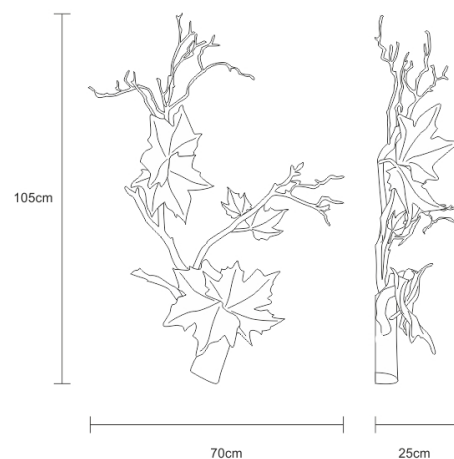

SERIP

Folio Twig Left

REFERENCE AP1499/4/L

DESCRIPTION

Inspired by the picturesque sight of Autumn and its fallen maple leaves. Like a fragment of a whole, the Folio Collection has the intensity of a still moment directly withdrawn from nature. The natural form reflects the arbitrary composition of patterns in a complex set of reflections and contrasts resulting in a sense of an enchanted environment. Ideal for vertical compositions and highlights in dining areas of classic and contemporary interiors.

TECHNICAL DRAWING

SERIP

TECHNICAL SPECIFICATIONS

MEASUREMENTS

FIXTURE SIZE & WEIGHT

Width 70.00cm / 28.00in
Height 105.00cm / 41.00in
Depth 25.00cm / 10.00in
Weight 11.00kg / 24.00lb

PACKAGE SIZE & WEIGHT

(m)Package 1/2 0.95m x 0.56m x 0.95m
=0.51CBM

(in)Package 1/2 0.37in x 0.22in x 0.37in
=18.00ft³

ELECTRIC FEATURE

Installation Ceiling
IP degree IP 20

220-240V 50Hz-60Hz
Max Power Consumption 7W
Light Sources
4 x LED

Included Sources

Light Sources
4 x LED
Lumens 720lm
Kelvin 3000
CRI 80