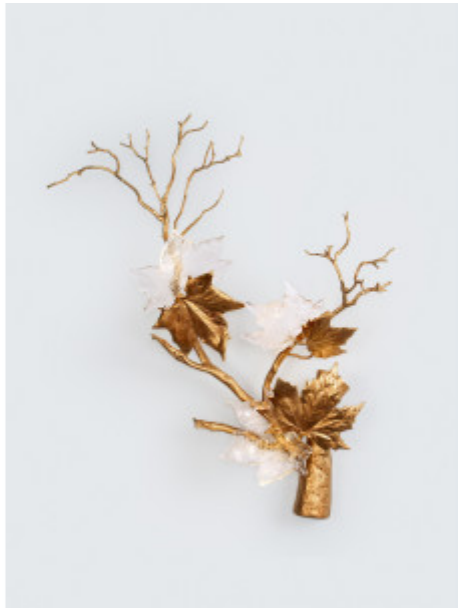

SERIP

Folio Twig Left

REFERENCE AP1499/4/L

DESCRIPTION

Inspired by the picturesque sight of Autumn and its fallen maple leaves. Like a fragment of a whole, the Folio Collection has the intensity of a still moment directly withdrawn from nature. The natural form reflects the arbitrary composition of patterns in a complex set of reflections and contrasts resulting in a sense of an enchanted environment. Ideal for vertical compositions and highlights in dining areas of classic and contemporary interiors.

Lead (CH)

Palladium (PL)

Black (PR)

Gold/White Patina
(FO/PB)

Gold (FO)

Talha (TA)

SERIP