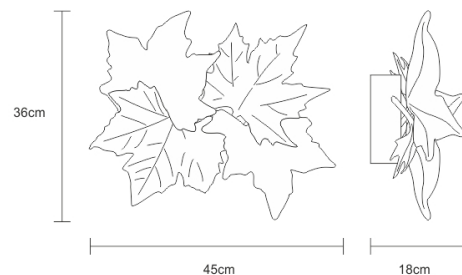

TECHNICAL DRAWING

SERIP

TECHNICAL SPECIFICATIONS

MEASUREMENTS

FIXTURE SIZE & WEIGHT

Width 45.00cm / 18.00in
Height 36.00cm / 14.00in
Depth 22.00cm / 9.00in
Weight 5.00kg / 11.00lb

PACKAGE SIZE & WEIGHT

(m)Package 1/2 0.50m x 0.14m x 0.50m
=0.03CBM