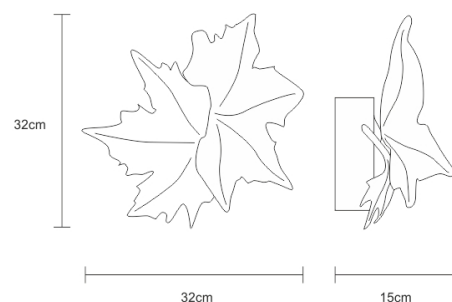

TECHNICAL DRAWING

SERIP

TECHNICAL SPECIFICATIONS

MEASUREMENTS

FIXTURE SIZE & WEIGHT

Width 32.00cm / 13.00in
Height 32.00cm / 13.00in
Depth 15.00cm / 6.00in
Weight 4.00kg / 9.00lb

PACKAGE SIZE & WEIGHT

(m)Package 1/2 0.64m x 0.46m x 0.64m
=0.19CBM

(in)Package 1/2 0.25in x 0.18in x 0.25in
=6.70ft³

ELECTRIC FEATURE

Installation Ceiling
IP degree IP 20

220-240V 50Hz-60Hz
Max Power Consumption 7W
Light Sources
3 x LED

Included Sources

Light Sources
3 x LED
Lumens 540lm
Kelvin 3000
CRI 80