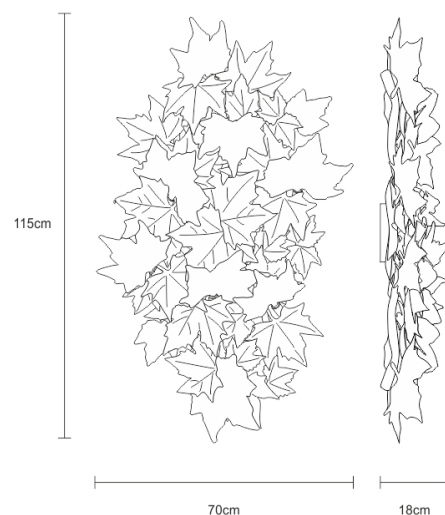

TECHNICAL DRAWING

SERIP

TECHNICAL SPECIFICATIONS

MEASUREMENTS

FIXTURE SIZE & WEIGHT

Width 70.00cm / 28.00in
Height 115.00cm / 45.00in
Depth 18.00cm / 7.00in
Weight 22.00kg / 49.00lb

PACKAGE SIZE & WEIGHT

(m)Package 1/2 0.80m x 0.54m x 1.25m
=0.54CBM
(in)Package 1/2 0.31in x 0.21in x 0.49in
=19.10ft³