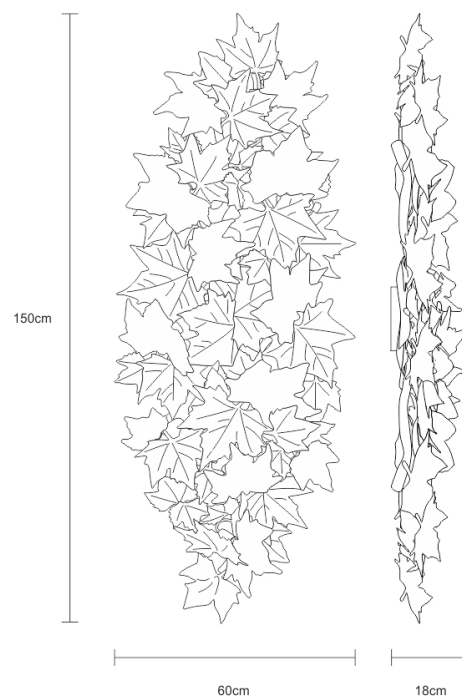

TECHNICAL DRAWING

SERIP

TECHNICAL SPECIFICATIONS

MEASUREMENTS

FIXTURE SIZE & WEIGHT

Width 60.00cm / 24.00in

Height 150.00cm / 59.00in

Weight 30.00kg / 66.00lb

PACKAGE SIZE & WEIGHT

(m)Package 1/2 0.63m x 0.54m x 1.60m
=0.54CBM

(in)Package 1/2 0.25in x 0.21in x 0.63in
=19.10ft³

ELECTRIC FEATURE

Installation Ceiling
IP degree IP 20

220-240V 50Hz-60Hz
Max Power Consumption 19W
Light Sources
10 x LED