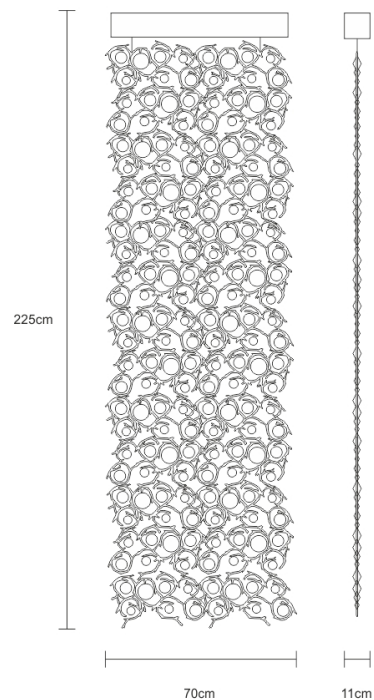

TECHNICAL DRAWING