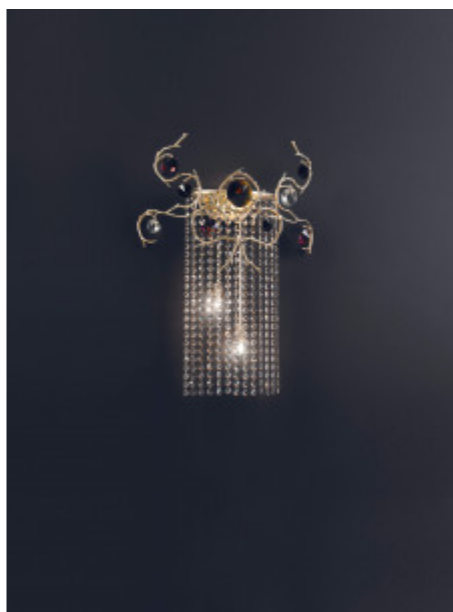

## Diamond Dynastes Granti

REFERENCE AP1411/3

### DESCRIPTION

Inspired by handcrafted jewellery. The Diamond Collection highlights a sense of luxury through the brightness of its imperial display. Opulent and extravagant, the collection reminisces on the hypnotizing glow of Sapphires, Emeralds, Ambar and Rubies. The rings of metal branches were carefully designed to incorporate nearly hundreds of gleaming stones, all for a final result of incredible shine and class, increasing to the measure of its length. Ideal for classic interiors, framing perfectly in bedrooms, dining and living rooms.