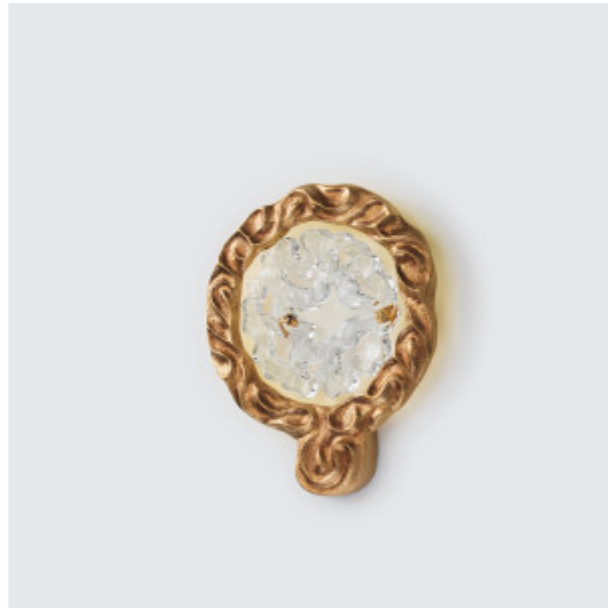

SERIP

Dali Galatea Small

REFERENCE AP1484

DESCRIPTION

Inspired by the surrealism of Dali sculptures and paintings. Dali Collection is inspired by Dali surrealist sculptures and paintings, visually emerged from an uncanny parallel world. These lighting pieces open an endless possibility for light compositions and impressive contrasts and highlights. Standing as a humble dedication to such a great and outstanding artist, the Serip Dali Collection pieces present themselves as an organic decorative installation of diffuse lighting for creative and bold interior designs. Ideal for corridors with wall installations and individual compositions.

Finish shown here Metal FO | Glass 10

Designed and produced by hand in Portugal.

Serip reserves the right to make changes or improvements at any time it deems useful to guarantee the highest quality standards for its products.

Hand-finished, some variations may occur.

All the glass models are designed by Serip and exclusively handmade produced, establishing a unique and prestigious feature of the glass handwork art. For this reason, there is the possibility of variation in measures, weight, colour and shape represented.