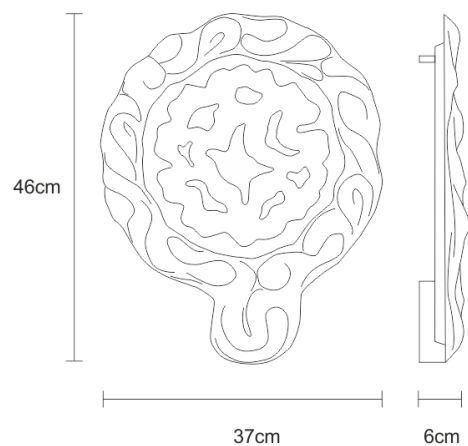

TECHNICAL DRAWING

SERIP

TECHNICAL SPECIFICATIONS

MEASUREMENTS

FIXTURE SIZE & WEIGHT

Width 37.00cm / 15.00in
Height 46.00cm / 18.00in
Depth 6.00cm / 2.00in
Weight 6.00kg / 13.00lb

PACKAGE SIZE & WEIGHT

(m)Package 1/2 0.64m x 0.46m x 0.64m
=0.19CBM
(in)Package 1/2 0.25in x 0.18in x 0.25in
=6.70ft³