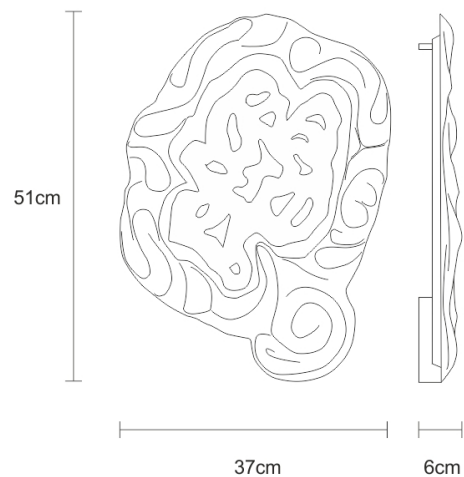

TECHNICAL DRAWING

SERIP

TECHNICAL SPECIFICATIONS

MEASUREMENTS

FIXTURE SIZE & WEIGHT

Width 37.00cm / 15.00in
Height 51.00cm / 20.00in
Depth 6.00cm / 2.00in
Weight 6.00kg / 13.00lb

PACKAGE SIZE & WEIGHT

(m)Package 1/2 0.64m x 0.46m x 0.64m
=0.19CBM
(in)Package 1/2 0.25in x 0.18in x 0.25in
=6.70ft³