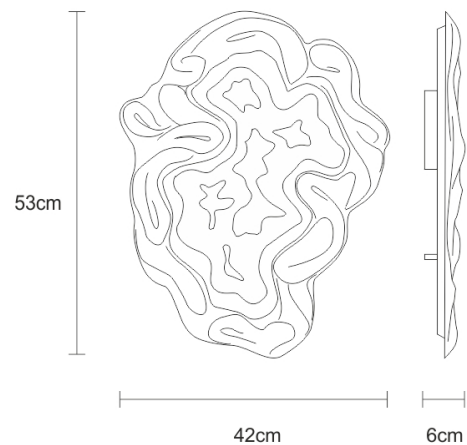

TECHNICAL DRAWING

SERIP

TECHNICAL SPECIFICATIONS

MEASUREMENTS

FIXTURE SIZE & WEIGHT

Width 42.00cm / 17.00in
Height 53.00cm / 21.00in
Depth 6.00cm / 2.00in
Weight 6.00kg / 13.00lb

PACKAGE SIZE & WEIGHT

(m)Package 1/2 0.64m x 0.46m x 0.64m
=0.19CBM
(in)Package 1/2 0.25in x 0.18in x 0.25in
=6.70ft³