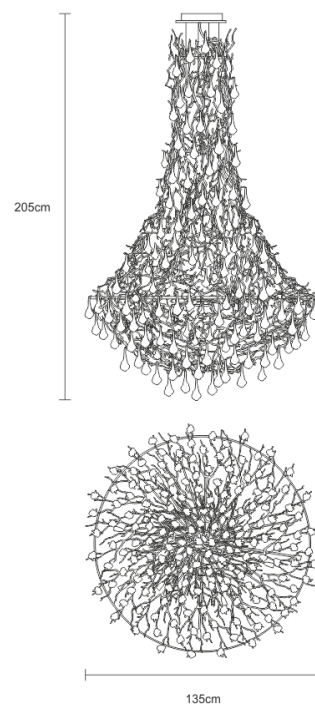

TECHNICAL DRAWING