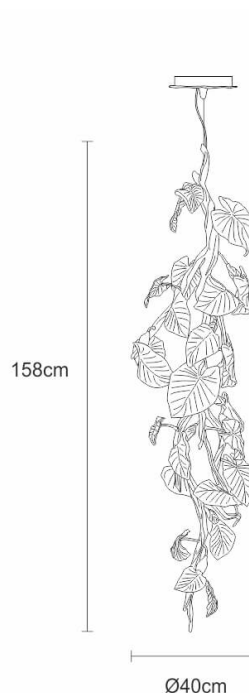

TECHNICAL DRAWING