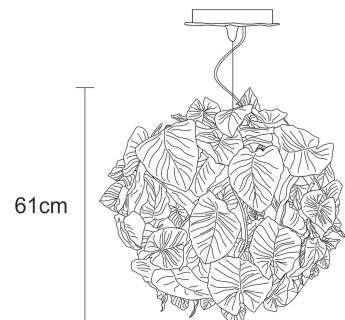

TECHNICAL DRAWING