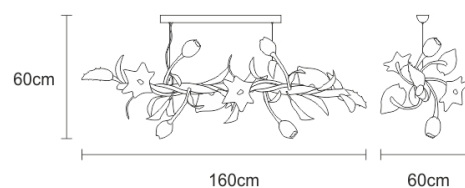

SERIP

TECHNICAL SPECIFICATIONS

MEASUREMENTS

FIXTURE SIZE & WEIGHT

Width 60.00cm / 24.00in

Height 50.00cm / 20.00in

Length 160.00cm / 63.00in

OAH Overall Height Min 80.00cm / 31.00in

OAH Overall Height Max 330.00cm / 130.00in

Weight 26.00kg / 57.00lb

PACKAGE SIZE & WEIGHT

(m)Package 1/2 0.75m x 1.09m x 1.63m

=1.33CBM

(in)Package 1/2 0.30in x 0.43in x 0.64in

=47.00ft³

ELECTRIC FEATURE