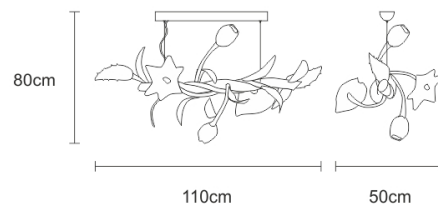

Hand-finished, some variations may occur.

All the glass models are designed by Serip and exclusively handmade produced, establishing a unique and prestigious feature of the glass handwork art. For this reason, there is the possibility of variation in measures, weight, colour and shape represented.