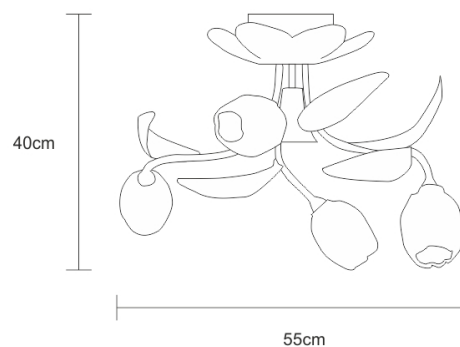

SERIP

Bouquet Arbor Small

REFERENCE PL310/5

DESCRIPTION

Inspired by floral motifs and colorful natural patterns. Exciting and alive, the colorful Bouquet Collection delivers a mix of leaves, flowers and branches. The spiral motion of the chandeliers transports us to an idea of a living garden. The clear glass options delivers a completely modern look to the collection. Ideal for classic decorations in spite of easily adapt to modern ambiances.

Designed and produced by hand in Portugal.

Serip reserves the right to make changes or improvements at any time it deems useful to guarantee the highest quality standards for its products.

Hand-finished, some variations may occur.

All the glass models are designed by Serip and exclusively handmade produced, establishing a unique and prestigious feature of the glass handwork art. For this reason, there is the possibility of variation in measures, weight, colour and shape represented.

TECHNICAL DRAWING

SERIP