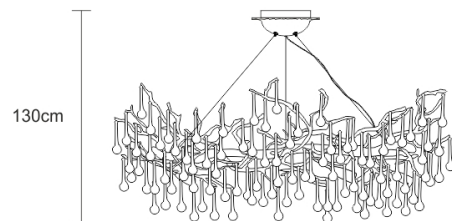

SERIP

Bijout Ring Small

REFERENCE CT3413/12

DESCRIPTION

As delicate as nature itself, the Bijout Collection is divided between romance and extravagance. The soft glass pieces are designed to contrast directly with the complex and detailed bronze structure, creating a perfect balance between light and movement, a dualism that presents endless possibilities of colours and sizes, guaranteeing refinement to any interior design concept. The extreme subtlety of the Bijout collection is ideal to make any dining table stand out, adapting to classic and modern interiors.

TECHNICAL DRAWING

SERIP

TECHNICAL SPECIFICATIONS

MEASUREMENTS

FIXTURE SIZE & WEIGHT

Diameter 105.00cm / 41.00in

Height 40.00cm / 16.00in

OAH Overall Height Min 130.00cm / 51.00in

OAH Overall Height Max 320.00cm / 126.00in

Weight 19.00kg / 42.00lb

PACKAGE SIZE & WEIGHT

(m)Package 1/2 1.15m x 0.77m x 1.15m
=1.02CBM

(in)Package 1/2 0.45in x 0.30in x 0.45in
=36.00ft³

Weight 1/2 75.00kg / 165.00lb (aprox.)