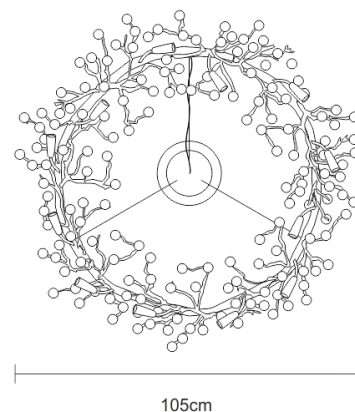

TECHNICAL DRAWING

SERIP

TECHNICAL SPECIFICATIONS

MEASUREMENTS

FIXTURE SIZE & WEIGHT

Diameter 105.00cm / 41.00in

Height 40.00cm / 16.00in

OAH Overall Height Min 130.00cm / 51.00in