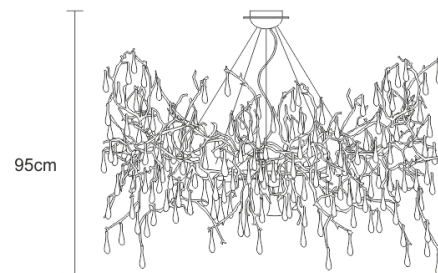

TECHNICAL DRAWING