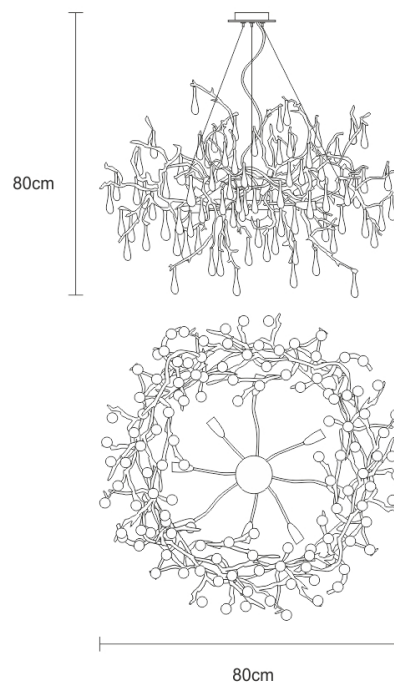

TECHNICAL DRAWING