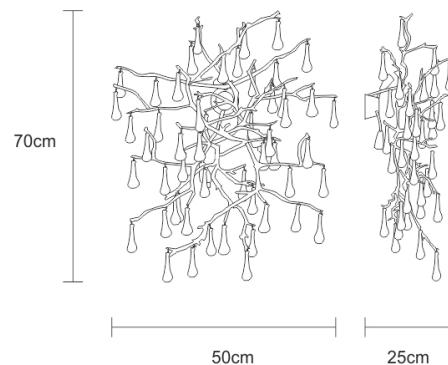

Finish shown here Metal FO | Glass 10+43

Designed and produced by hand in Portugal.

Serip reserves the right to make changes or improvements at any time it deems useful to guarantee the highest quality standards for its products.

TECHNICAL DRAWING

SERIP

TECHNICAL SPECIFICATIONS

MEASUREMENTS

FIXTURE SIZE & WEIGHT

Height 60.00cm / 24.00in
Depth 20.00cm / 8.00in
Length 50.00cm / 20.00in
Weight 5.00kg / 11.00lb

PACKAGE SIZE & WEIGHT

(m)Package 1/2 0.64m x 0.86m x 0.64m
=0.35CBM
(in)Package 1/2 0.25in x 0.34in x 0.25in
=12.40ft³
Weight 1/2 25.00kg / 55.00lb (aprox.)