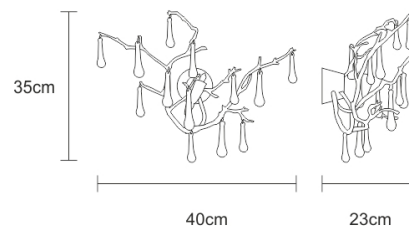

Finish shown here Metal PL | Glass 14+41

Designed and produced by hand in Portugal.

Serip reserves the right to make changes or improvements at any time it deems useful to guarantee the highest quality standards for its products.

TECHNICAL DRAWING

SERIP

TECHNICAL SPECIFICATIONS

MEASUREMENTS

FIXTURE SIZE & WEIGHT

Height 35.00cm / 14.00in
Depth 23.00cm / 9.00in
Length 40.00cm / 16.00in
Weight 2.00kg / 4.00lb

PACKAGE SIZE & WEIGHT

(m)Package 1/2 0.64m x 0.46m x 0.64m
=0.19CBM
(in)Package 1/2 0.25in x 0.18in x 0.25in
=6.70ft³
Weight 1/2 20.00kg / 44.00lb (aprox.)