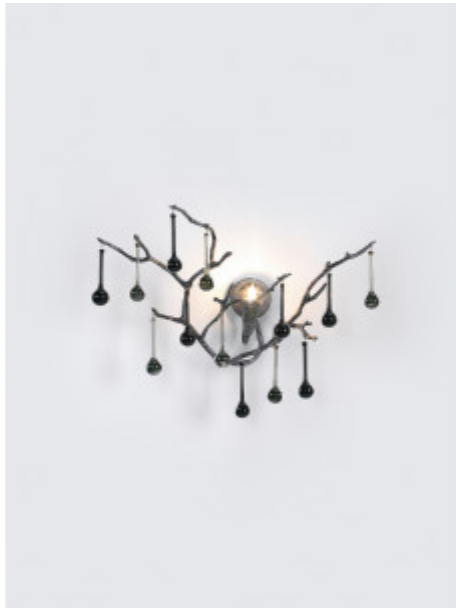

SERIP

Bijout Candie Small

REFERENCE AP1419/1

DESCRIPTION

As delicate as nature itself, the Bijout Collection is divided between romance and extravagance. The soft glass pieces are designed to contrast directly with the complex and detailed bronze structure, creating a perfect balance between light and movement, a dualism that presents endless possibilities of colours and sizes, guaranteeing refinement to any interior design concept. The extreme subtlety of the Bijout collection is ideal to make any dining table stand out, adapting to classic and modern interiors.

Finish shown here Metal PL | Glass 14+41

Designed and produced by hand in Portugal.

Serip reserves the right to make changes or improvements at any time it deems useful to guarantee the highest quality standards for its products.