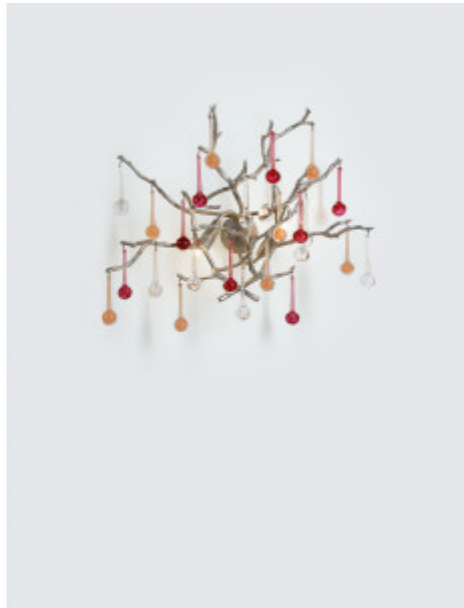

SERIP

Bijout Candie Medium

REFERENCE AP1413/2

DESCRIPTION

As delicate as nature itself, the Bijout Collection is divided between romance and extravagance. The soft glass pieces are designed to contrast directly with the complex and detailed bronze structure, creating a perfect balance between light and movement, a dualism that presents endless possibilities of colours and sizes, guaranteeing refinement to any interior design concept. The extreme subtlety of the Bijout collection is ideal to make any dining table stand out, adapting to classic and modern interiors.

Finish shown here Metal FP/PB | Glass 10+22+27

Designed and produced by hand in Portugal.

Serip reserves the right to make changes or improvements at any time it deems useful to guarantee the highest quality standards for its products.