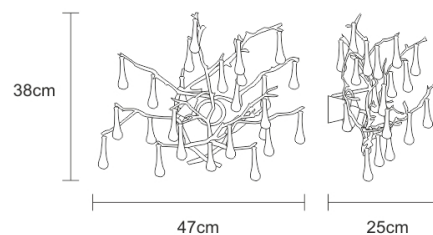

Finish shown here Metal FP/PB | Glass 10+22+27

Designed and produced by hand in Portugal.

Serip reserves the right to make changes or improvements at any time it deems useful to guarantee the highest quality standards for its products.

TECHNICAL DRAWING

SERIP

TECHNICAL SPECIFICATIONS

MEASUREMENTS

FIXTURE SIZE & WEIGHT

Height 38.00cm / 15.00in
Depth 30.00cm / 12.00in
Length 50.00cm / 20.00in
Weight 2.00kg / 4.00lb

PACKAGE SIZE & WEIGHT

(m)Package 1/2 0.64m x 0.46m x 0.64m
=0.19CBM
(in)Package 1/2 0.25in x 0.18in x 0.25in
=6.70ft³
Weight 1/2 25.00kg / 55.00lb (aprox.)