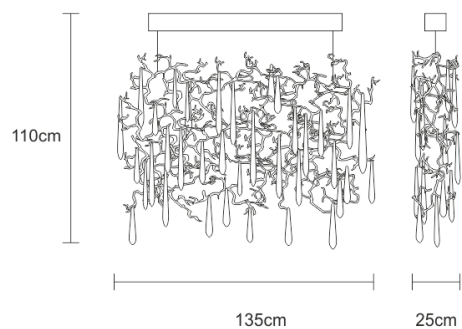

TECHNICAL DRAWING