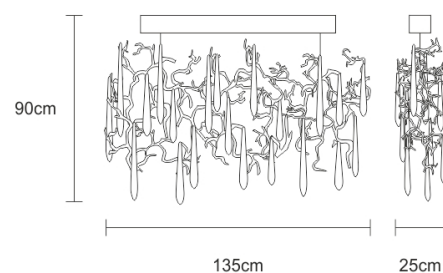

TECHNICAL DRAWING