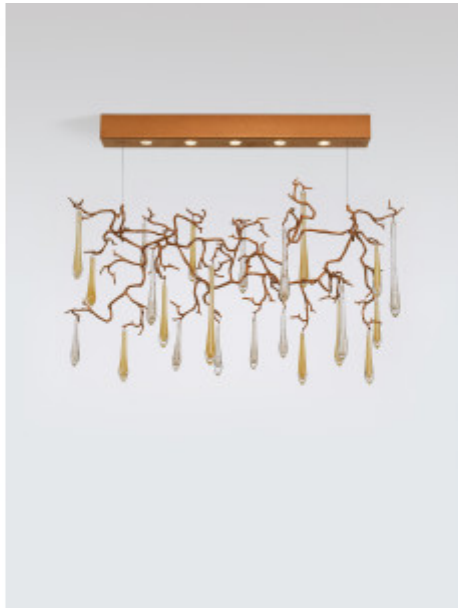

## Aqua Trellis Small

REFERENCE CT3294/5

### DESCRIPTION

Inspired by Winter water drops. The Aqua Collection is an iconic set of the Serip family, both by its element of inspiration and by its inherent association with our identity, expressing a strong connection to our main inspiration source, nature. The bronze structure expands in entangled branches that lead to floating glass pieces, a characteristic that concedes an airy touch together with its delicate and elegant look, concepts visible in the smallest detail of the glass drops. Through several chromatic choices and design options, the Aqua Collection presents itself as an exquisite nature-inspired piece, perfect for any concept.