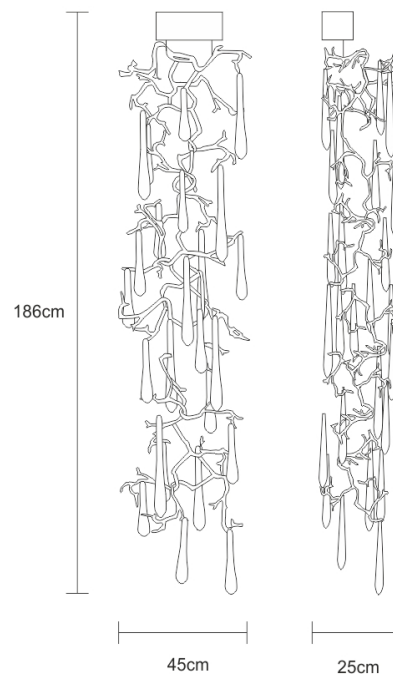

Finish shown here Metal FO | Glass 04+10+39+42

Designed and produced by hand in Portugal.

Serip reserves the right to make changes or improvements at any time it deems useful to guarantee the highest quality standards for its products.

TECHNICAL DRAWING

SERIP

TECHNICAL SPECIFICATIONS

MEASUREMENTS

FIXTURE SIZE & WEIGHT

Width 45.00cm / 18.00in

Height 175.00cm / 69.00in

Depth 25.00cm / 10.00in

OAH Overall Height Min 185.00cm / 73.00in

OAH Overall Height Max 465.00cm / 183.00in

Weight 12.00kg / 26.00lb

PACKAGE SIZE & WEIGHT

(m)Package 1/2 0.80m x 0.60m x 1.65m

=0.79CBM

(in)Package 1/2 0.31in x 0.24in x 0.65in

=27.90ft³

ELECTRIC FEATURE

Installation Ceiling

IP degree IP 20

220-240V 50Hz-60Hz

Max Power Consumption 50W

Light Sources

1 x GU10 Max 50W