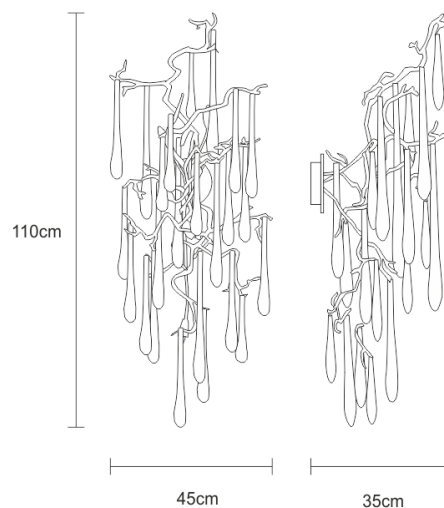

Finish shown here Metal FP | Glass 10

Designed and produced by hand in Portugal.

Serip reserves the right to make changes or improvements at any time it deems useful to guarantee the highest quality standards for its products.

TECHNICAL DRAWING

SERIP

TECHNICAL SPECIFICATIONS

MEASUREMENTS

FIXTURE SIZE & WEIGHT

Width 45.00cm / 18.00in
Height 120.00cm / 47.00in
Depth 45.00cm / 18.00in
Weight 11.00kg / 24.00lb

PACKAGE SIZE & WEIGHT

(m)Package 1/2 0.95m x 0.50m x 0.95m
=0.45CBM
(in)Package 1/2 0.37in x 0.20in x 0.37in
=15.90ft³