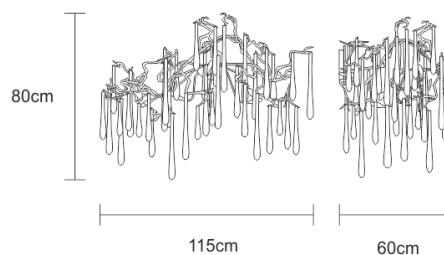

TECHNICAL DRAWING