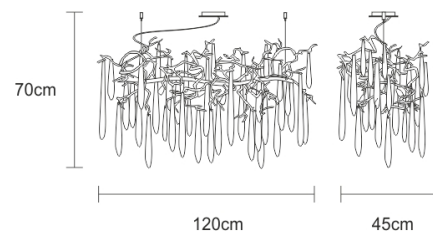

TECHNICAL DRAWING