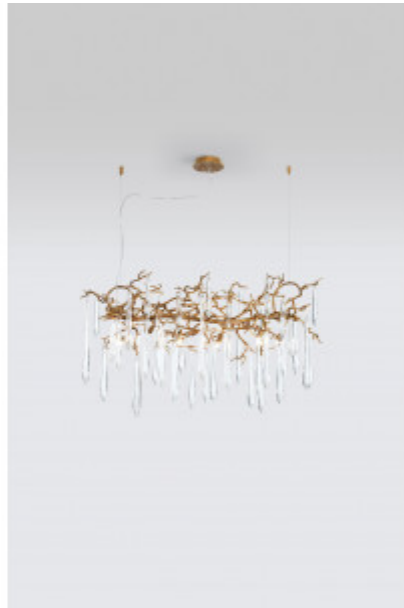

## Aqua Makrama

REFERENCE CT3373/8

### DESCRIPTION

Inspired by Winter water drops. The Aqua Collection is an iconic set of the Serip family, both by its element of inspiration and by its inherent association with our identity, expressing a strong connection to our main inspiration source, nature. The bronze structure expands in entangled branches that lead to floating glass pieces, a characteristic that concedes an airy touch together with its delicate and elegant look, concepts visible in the smallest detail of the glass drops. Through several chromatic choices and design options, the Aqua Collection presents itself as an exquisite nature-inspired piece, perfect for any concept.

**Finish shown here** Metal FP | Glass 10