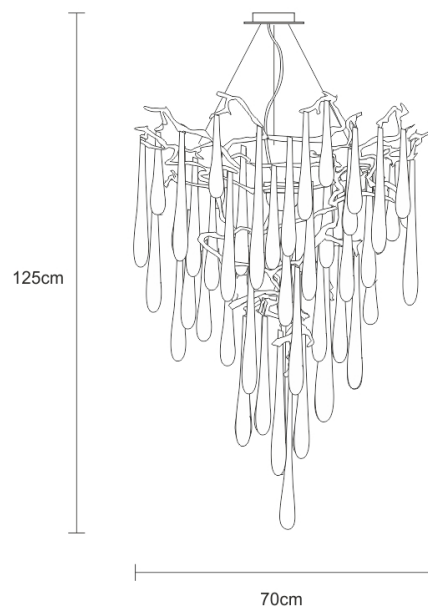

TECHNICAL DRAWING

SERIP

TECHNICAL SPECIFICATIONS

MEASUREMENTS

FIXTURE SIZE & WEIGHT

Diameter 70.00cm / 28.00in

Height 100.00cm / 39.00in

OAH Overall Height Min 125.00cm / 49.00in

OAH Overall Height Max 375.00cm / 148.00in

Weight 16.00kg / 35.00lb

PACKAGE SIZE & WEIGHT

(m)Package 1/2 0.95m x 0.90m x 0.95m
=0.81CBM

(in)Package 1/2 0.37in x 0.35in x 0.37in
=28.60ft³

ELECTRIC FEATURE

Installation Ceiling
IP degree IP 20