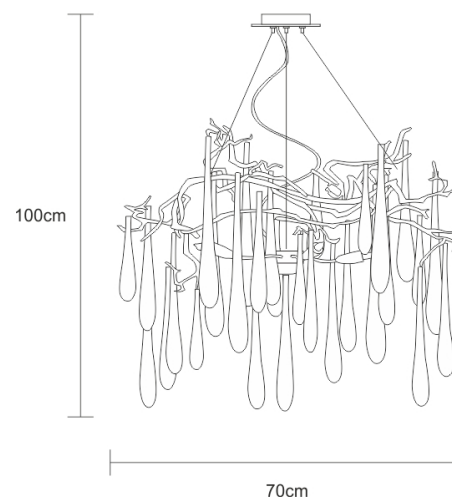

TECHNICAL DRAWING

SERIP

TECHNICAL SPECIFICATIONS

MEASUREMENTS

FIXTURE SIZE & WEIGHT

Diameter 70.00cm / 28.00in

Height 70.00cm / 28.00in

OAH Overall Height Min 100.00cm / 39.00in

OAH Overall Height Max 350.00cm / 138.00in

Weight 13.00kg / 29.00lb

PACKAGE SIZE & WEIGHT

(m)Package 1/2 0.95m x 0.77m x 0.95m
=0.69CBM

(in)Package 1/2 0.37in x 0.30in x 0.37in
=24.40ft³

ELECTRIC FEATURE

Installation Ceiling