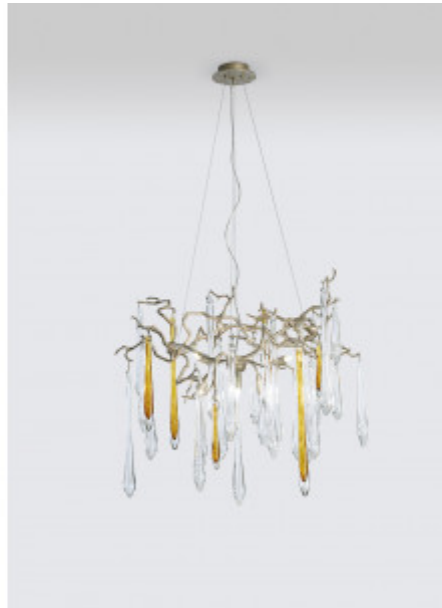

SERIP

Aqua Empire Small

REFERENCE CT3260/6

DESCRIPTION

Inspired by Winter water drops. The Aqua Collection is an iconic set of the Serip family, both by its element of inspiration and by its inherent association with our identity, expressing a strong connection to our main inspiration source, nature. The bronze structure expands in entangled branches that lead to floating glass pieces, a characteristic that concedes an airy touch together with its delicate and elegant look, concepts visible in the smallest detail of the glass drops. Through several chromatic choices and design options, the Aqua Collection presents itself as an exquisite nature-inspired piece, perfect for any concept.

Finish shown here Metal FP | Glass 04+10

Designed and produced by hand in Portugal.

Serip reserves the right to make changes or improvements at any time it deems useful to guarantee the highest quality standards for its products.