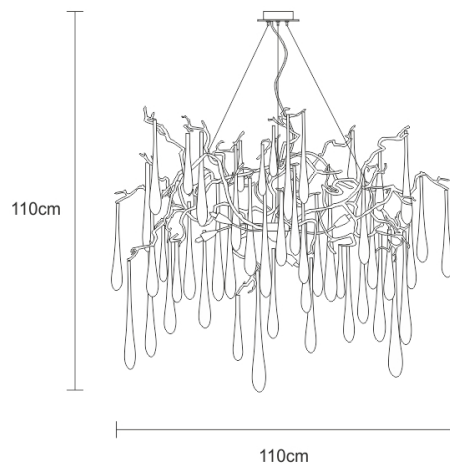

TECHNICAL DRAWING