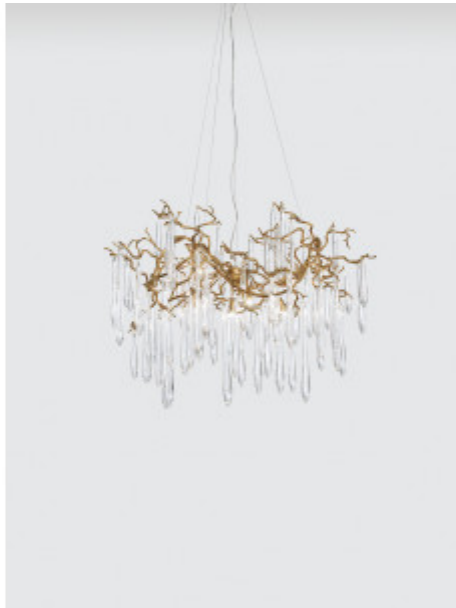

## Aqua Empire Medium

REFERENCE CT3258/8

---

### DESCRIPTION

Inspired by Winter water drops. The Aqua Collection is an iconic set of the Serip family, both by its element of inspiration and by its inherent association with our identity, expressing a strong connection to our main inspiration source, nature. The bronze structure expands in entangled branches that lead to floating glass pieces, a characteristic that concedes an airy touch together with its delicate and elegant look, concepts visible in the smallest detail of the glass drops. Through several chromatic choices and design options, the Aqua Collection presents itself as an exquisite nature-inspired piece, perfect for any concept.

**Finish shown here** Metal FO | Glass 10