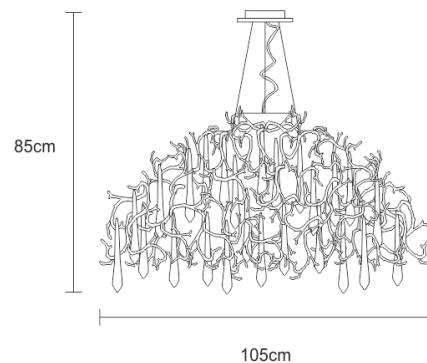

TECHNICAL DRAWING