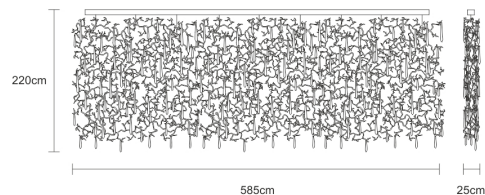

Finish shown here Metal CH | Glass 10

Designed and produced by hand in Portugal.

Serip reserves the right to make changes or improvements at any time it deems useful to guarantee the highest quality standards for its products.

TECHNICAL DRAWING

SERIP

TECHNICAL SPECIFICATIONS

MEASUREMENTS

FIXTURE SIZE & WEIGHT

Width 585.00cm / 230.00in

Height 210.00cm / 83.00in

Depth 25.00cm / 10.00in

OAH Overall Height Min 220.00cm / 87.00in

OAH Overall Height Max 500.00cm / 197.00in

Weight 210.00kg / 463.00lb

PACKAGE SIZE & WEIGHT

(m)Package 1/2 2.30m x 0.90m x 2.20m

=4.55CBM

(in)Package 1/2 0.91in x 0.35in x 0.87in