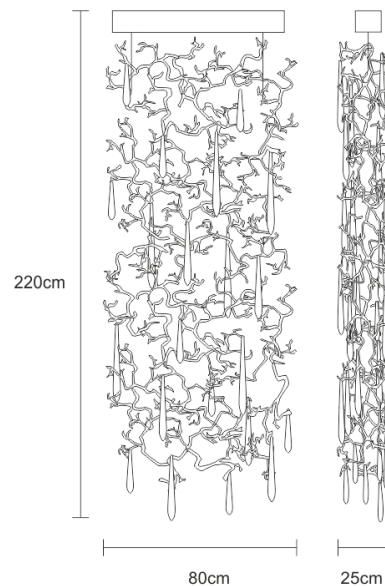

TECHNICAL DRAWING