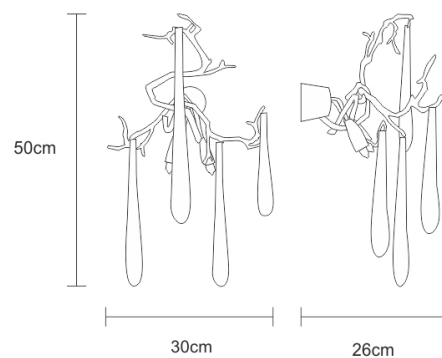

Finish shown here Metal FP | Glass 10

Designed and produced by hand in Portugal.

Serip reserves the right to make changes or improvements at any time it deems useful to guarantee the highest quality standards for its products.

TECHNICAL DRAWING

SERIP

TECHNICAL SPECIFICATIONS

MEASUREMENTS

FIXTURE SIZE & WEIGHT

Width 35.00cm / 14.00in
Height 50.00cm / 20.00in
Depth 26.00cm / 10.00in
Weight 2.00kg / 4.00lb

PACKAGE SIZE & WEIGHT

(m)Package 1/2 0.64m x 0.46m x 0.64m
=0.19CBM
(in)Package 1/2 0.25in x 0.18in x 0.25in
=6.70ft³