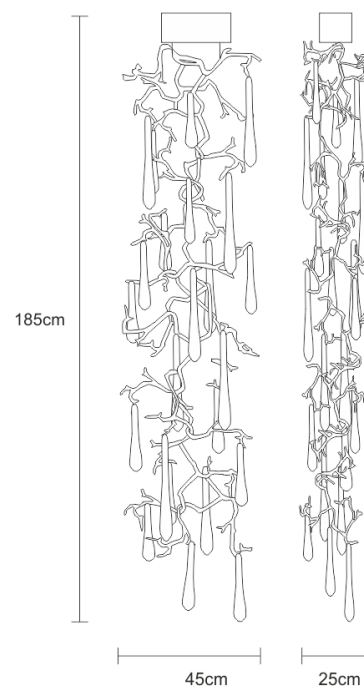

TECHNICAL DRAWING

SERIP

TECHNICAL SPECIFICATIONS

MEASUREMENTS

FIXTURE SIZE & WEIGHT

Width 25.00cm / 10.00in

Height 175.00cm / 69.00in

Lenght 45.00cm / 18.00in

OAH Overall Heigth Min 185.00cm / 73.00in

OAH Overall Heigth Max 565.00cm / 222.00in

Weight 12.00kg / 26.00lb

PACKAGE SIZE & WEIGHT

(m)Package 1/2 0.80m x 0.60m x 1.65m

=0.79CBM

(in)Package 1/2 0.31in x 0.24in x 0.65in

=27.90ft³

ELECTRIC FEATURE

Installation Ceiling

IP degree IP 20

220-240V 50Hz-60Hz

Max Power Consumption 50W

Light Sources

1 x GU10 Max 50W