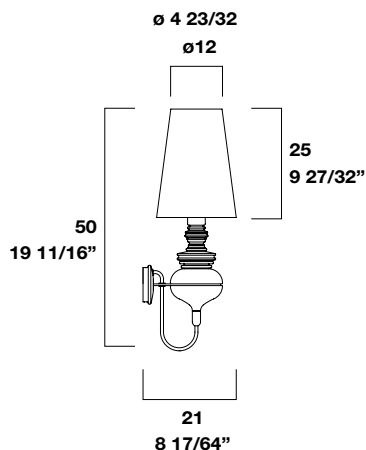

Josephine mini a

Technical information

Table lamps giving ambient light. Porcelain structure finished in black, white, Platinum or gold. Black or white shades in chintz fabric and Platinum or gold in Metalon

Design by Jaime Hayon

Dimensions cm / inches

Josephine mini a

Structure / Porcelain

159002500 White

159004700 Black

159007200 Platinum

159000300 Gold

Shade

812082500 White

812084700 Black

812087200 Platinum

812080300 Gold

Lamp

E27 Esférica LED Bulb Máx. 6W

E27 Eco. Hal. Máx 42W

metalarte^{TM}
lightstyle

GRUPO LUXIONA
Paseo de la Ribera, 115
08420 Canovelles
Barcelona, Spain

T +34 93 846 69 09
F +34 93 846 57 09

metalarte@metalarte.com
www.metalarte.com
www.luxiona.com