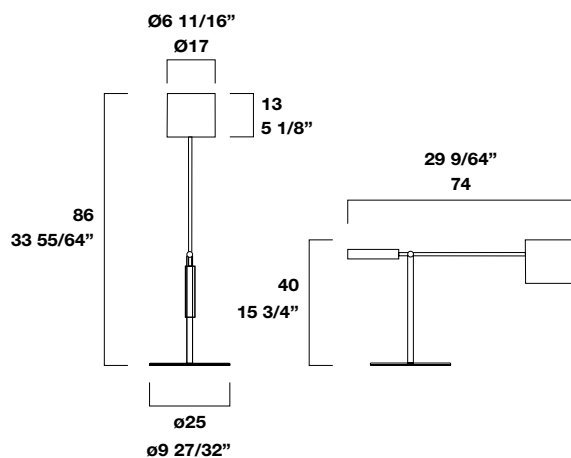

Libra m

Technical information

Table lamp giving direct or ambient light according to which shade is chosen. Metal structure with matte nickel finish. Fully-adjustable arm. Tilting shade, either cylindrical white card (ambient light). Switching by means of on/off switch located in the electrical cable.

Design by E.M

Dimensions cm / inches

Libra m

Structure

453201000 Satin nickel

Shade / Cylindrical

811082500 Cardboard. White

Lamp

G9 Eco. Máx. 60W

metalarteTM
lightstyle

GRUPO LUXIONA
Paseo de la Ribera, 115
08420 Canovelles
Barcelona, Spain

T +34 93 846 69 09
F +34 93 846 57 09

metalarte@metalarte.com
www.metalarte.com
www.luxiona.com