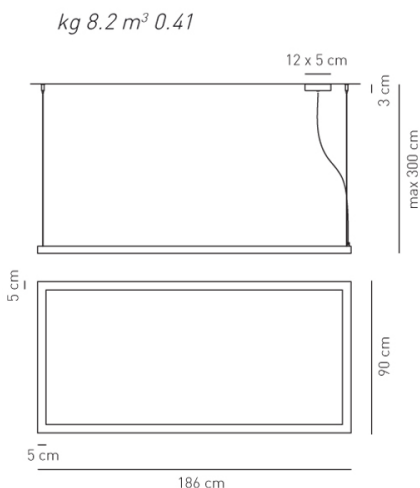

Product code composition

**FRAMEWORK**

Type	Article	Colours	Code End	Source
SP	FRAME G LED	BC white	XX	LED 98,4W - diffused beam 3000K

~13236 lm 131 lm/W

example composition code | **SP** | **FRAMEGLED** | **BC** | **XX** |