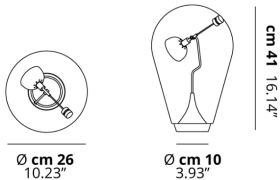

FRAME	DIFFUSOR	LED COLOUR	CODE
Chrome	Crystal	2700K	008004