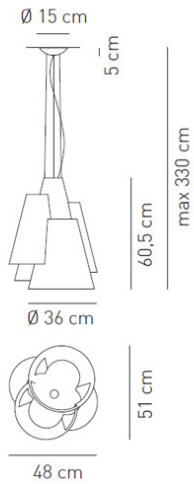

Typology: SUSPENDED

Ratings

- E27
- Downlight and uplight
- Surface installation over holes
- Supply voltage ~220-240V
- Switch mode: on-off
- Steel frame
- Optional opalescent diffuser

Product code composition

MELTING POT / diffusore NON INCLUSO / diffuser NOT INCLUDED

| Type | Article | Colours | Code end | Source |
|--|---------|---|--------------------------|---------------------------------------|
| SP | MELT 60 | FC light patterns outside / white inside | XX white varnished metal | E27 1x Max 16W LED or 1x Max 70W halo |
| | | FS dark patterns outside / white inside | | |
| | | BC light patterns outside / white inside | | |
| | | BA light patterns outside / silver inside | | |
| | | BO light patterns outside / gold inside | | |
| | | NA dark patterns outside / silver inside | | |
| NE dark patterns outside / gold inside | | | | |

kg 2.5 m³ 0.14

Gli articoli in rosso sono disponibili solo fino ad esaurimento scorte. Articles in red are available until sold out

CE IP20 +LED 220-240VAc

example composition code SP MELT60 FS XX E27
For optional accessories please refer to our pricelist, website or contact our representatives