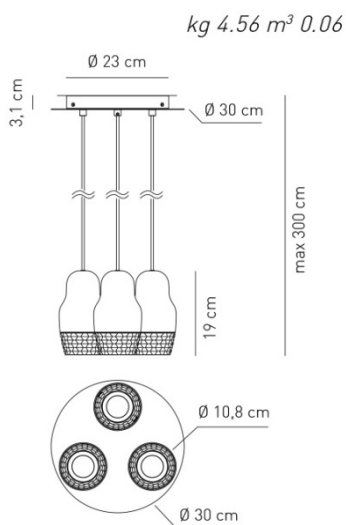

SP FEDOR 3

Design by Dima Loginoff

Collection consisting of recessed downlight and suspended lamps. Available in several colours and sizes. LED light source with GU10 fitting.

Typology: SUSPENDED LAMP

Ratings

- GU10
- Downlight
- Surface installation over holes
- Supply voltage ~220-240V
- Switch mode: on-off
- Aluminum/glass shade

Product code composition

FEDORA

Type	Article	Colours	Finish	Source
SP	FEDOR 3	RO rose gold + glass BR bronze + glass CR chrome + glass	BC white varnished metal	GU1 GU10 LED 3 x Max 7,5W only LED bulbs 220-240VAc