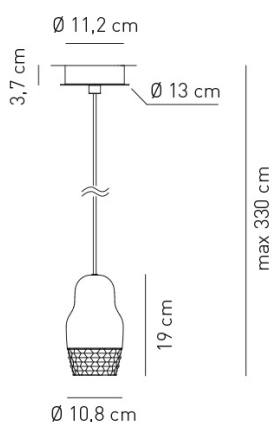

SP FEDOR 1

Design by Dima Loginoff

Collection consisting of recessed downlight and suspended lamps. Available in several colours and sizes. LED light source with GU10 fitting.

Typology: SUSPENDED LAMP

Ratings

- GU10
- Downlight
- Surface installation over holes
- Supply voltage ~220-240V
- Switch mode: on-off
- Aluminum/glass shade

Product code composition

kg 1.21 m³ 0.04

FEDORA

Type	Article	Colours	Finish	Source
SP	FEDOR 1	RO rose gold + glass BR bronze + glass CR chrome + glass	BC white varnished metal	GU1 GU10 LED 1 x Max 7,5W only LED bulbs 220-240Vac