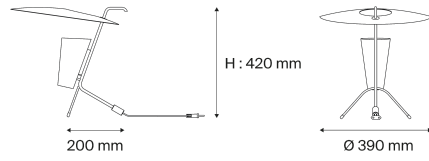

G24

Table lamp

G24

Color	Designation	Code
● Black	G24 BK/WH WH	90240010
● Sand	G24 SD/CH CH	90240020
● Red	G24 VR/WH WH	90240040
● Green	G24 BG/CH CH	90240030

Red = Vermilion Red / Green = British Green

Accessories

To be ordered separately

E27 LED filament lamp 8W
2700K matt

17500004