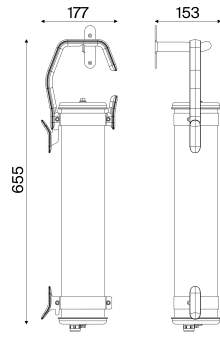

Balke

Portable Light

Balke

Structure	Reflector	Designation	Code
● Coal	● Copper	BALKE 100 B2C COAL COAL GR C 520 BPI CL1 PY MR P1	80145118
	● Brass	BALKE 100 B2C COAL COAL GR B 520 BPI CL1 PY MR P1	80145119
	● Petrol	BALKE 100 B2C COAL COAL GR P 520 BPI CL1 PY MR P1	80145120
● Marsala	● Silver	BALKE 100 B2C MARS MARS GR S 520 BPI CL1 PY MR P1	80145121
○ White	● Brass	BALKE 100 B2C WHITE WHITE GR B 520 BPI CL1 PY MR P1	80145122

Easy intallation and maintenance

Connection	Provided with 4 m 5G1,5 cable with tinned copper meshwork under transparent tubing with a european plug IP44
Mounting	Supplied with a wall-mount pattress
Maintenance	Maintenance by releasing the 2 closing screws, removing the end cap and extracting the gear tray