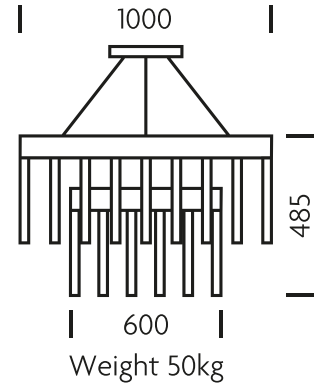

PRINT SPEC SHEET

— CHELSOM —

**CUSTOM
RODS****MATERIAL**

STEEL AND ACRYLIC

FINISH

OFF WHITE METAL (OR TO CLIENTS' SPECIFICATION) WITH CLEAR ACRYLIC OR ACRYLIC WITH BUBBLES

FEATURES

A CONCEPT ALLOWING CLIENTS TO CREATE CUSTOM LIGHTING DESIGNS WITH VIRTUALLY ANY SHAPE, SIZE OR NUMBER OF TIERS. EACH ROD IS ILLUMINATED FROM ABOVE BY WARM WHITE LEDS WHICH SPARKLE AT THE BOTTOM OF THE ROD (THROUGH BUBBLES INSIDE WHERE APPLICABLE). INDIVIDUAL ROD PENDANTS AND FIXED SUSPENSIONS AVAILABLE AS ARE VARIOUS ROD DIAMETERS AND LENGTHS. FOR FURTHER INFORMATION PLEASE CONTACT THE CHELSOM TECHNICAL DEPT.

RO/42/28+18
(Clear rods with bubbles)

LED 46x3W

FOR MORE INFORMATION ABOUT THIS PRODUCT:

Email: sales@chelsom.co.uk

Call: +44 (0)1253 831400

Chelsom Limited, Heritage House, Clifton Road, Blackpool, Lancashire FY4 4QA, United Kingdom