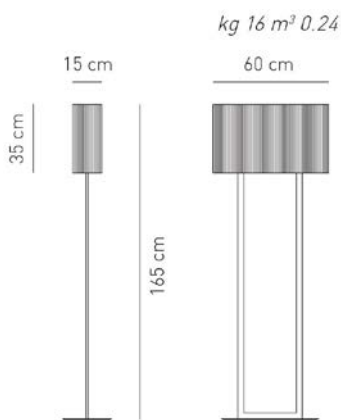

Typology: FLOOR

Ratings

- E27
- Downlight and uplight
- Floor standing
- Supply voltage ~220-240V
- Switch mode: on-off with dimmer
- Steel frame

Product code composition

CLAVIUS

Type	Article	Colours	Finish	Source
PT	CLAVIU	BC white	CR chrome	E27
		TA tobacco	OR gold	
		SA sand		

2 x Max 70W halo (dimnable lamps required)

OUTER LAMPSHADE FABRIC
100% polyester silken threads
Glow wire 850 °C

INNER LAMPSHADE FINISHING
White stitched fabric interior
Glow wire 850 °C

example composition code | PL | CLAVIU | BC | OR | E27

Available colors

BC White TA Tobacco SA Sand

CR Chrome finish OR Gold finish

EELc (Energy Efficiency Label compatibility): E, D, C, B, A, A+

CUSTOMER _____ NOTES _____

PTCLAVIU _ _ _ _ E27

NOTICE:

Luminous flux (lm) and efficacy (lm/W) for all LED luminaires is estimated based on nominal ratings of the LED sources. Technical data could be subject to alteration without notice. Axo Light does not provide legal guarantee for the accuracy of this data sheet.