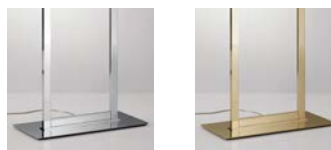

2 x Max 70W halo (dimnable lamps required)

OUTER LAMPSHADE FABRIC
100% polyester silken threads
Glow wire 850 °C

INNER LAMPSHADE FINISHING
White stitched fabric interior
Glow wire 850 °C

example composition code | PL | CLAVIU | BC | OR | E27

Available colors

BC White TA Tobacco SA Sand

CR Chrome finish OR Gold finish

EELc (Energy Efficiency Label compatibility): E, D, C, B, A, A+

CUSTOMER _____ NOTES _____

PTCLAVIU _ _ _ _ E27

NOTICE:

Luminous flux (lm) and efficacy (lm/W) for all LED luminaires is estimated based on nominal ratings of the LED sources. Technical data could be subject to alteration without notice. Axo Light does not provide legal guarantee for the accuracy of this data sheet.