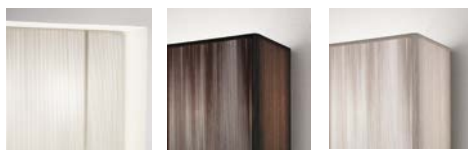

Available colors

BC White   TA Tobacco   SA Sand